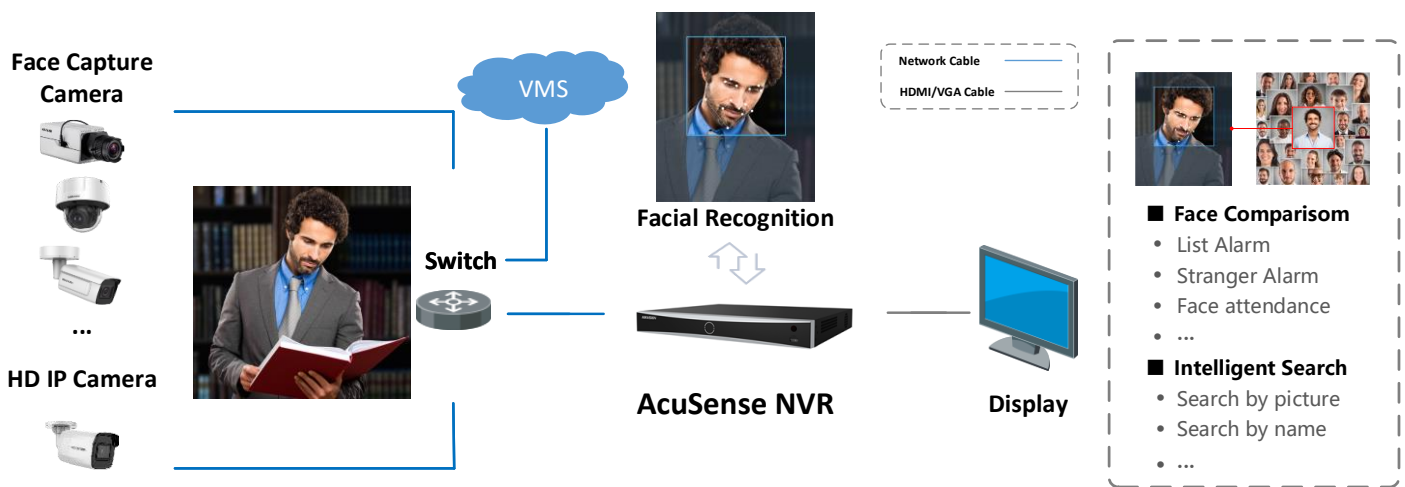

Network & Ethernet Access

- 16 independent PoE network interfaces
- 1 self-adaptive 10/100/1000 Mbps Ethernet interfaces
- Hik-Connect & DDNS (Dynamic Domain Name System) for easy network management

Typical Application

Facial Recognition and Face Picture Comparison

Modeling and analyzing face pictures captured by cameras. Realize blacklist alarm and stranger alarm via face picture library.

Search target people by picture and name features.